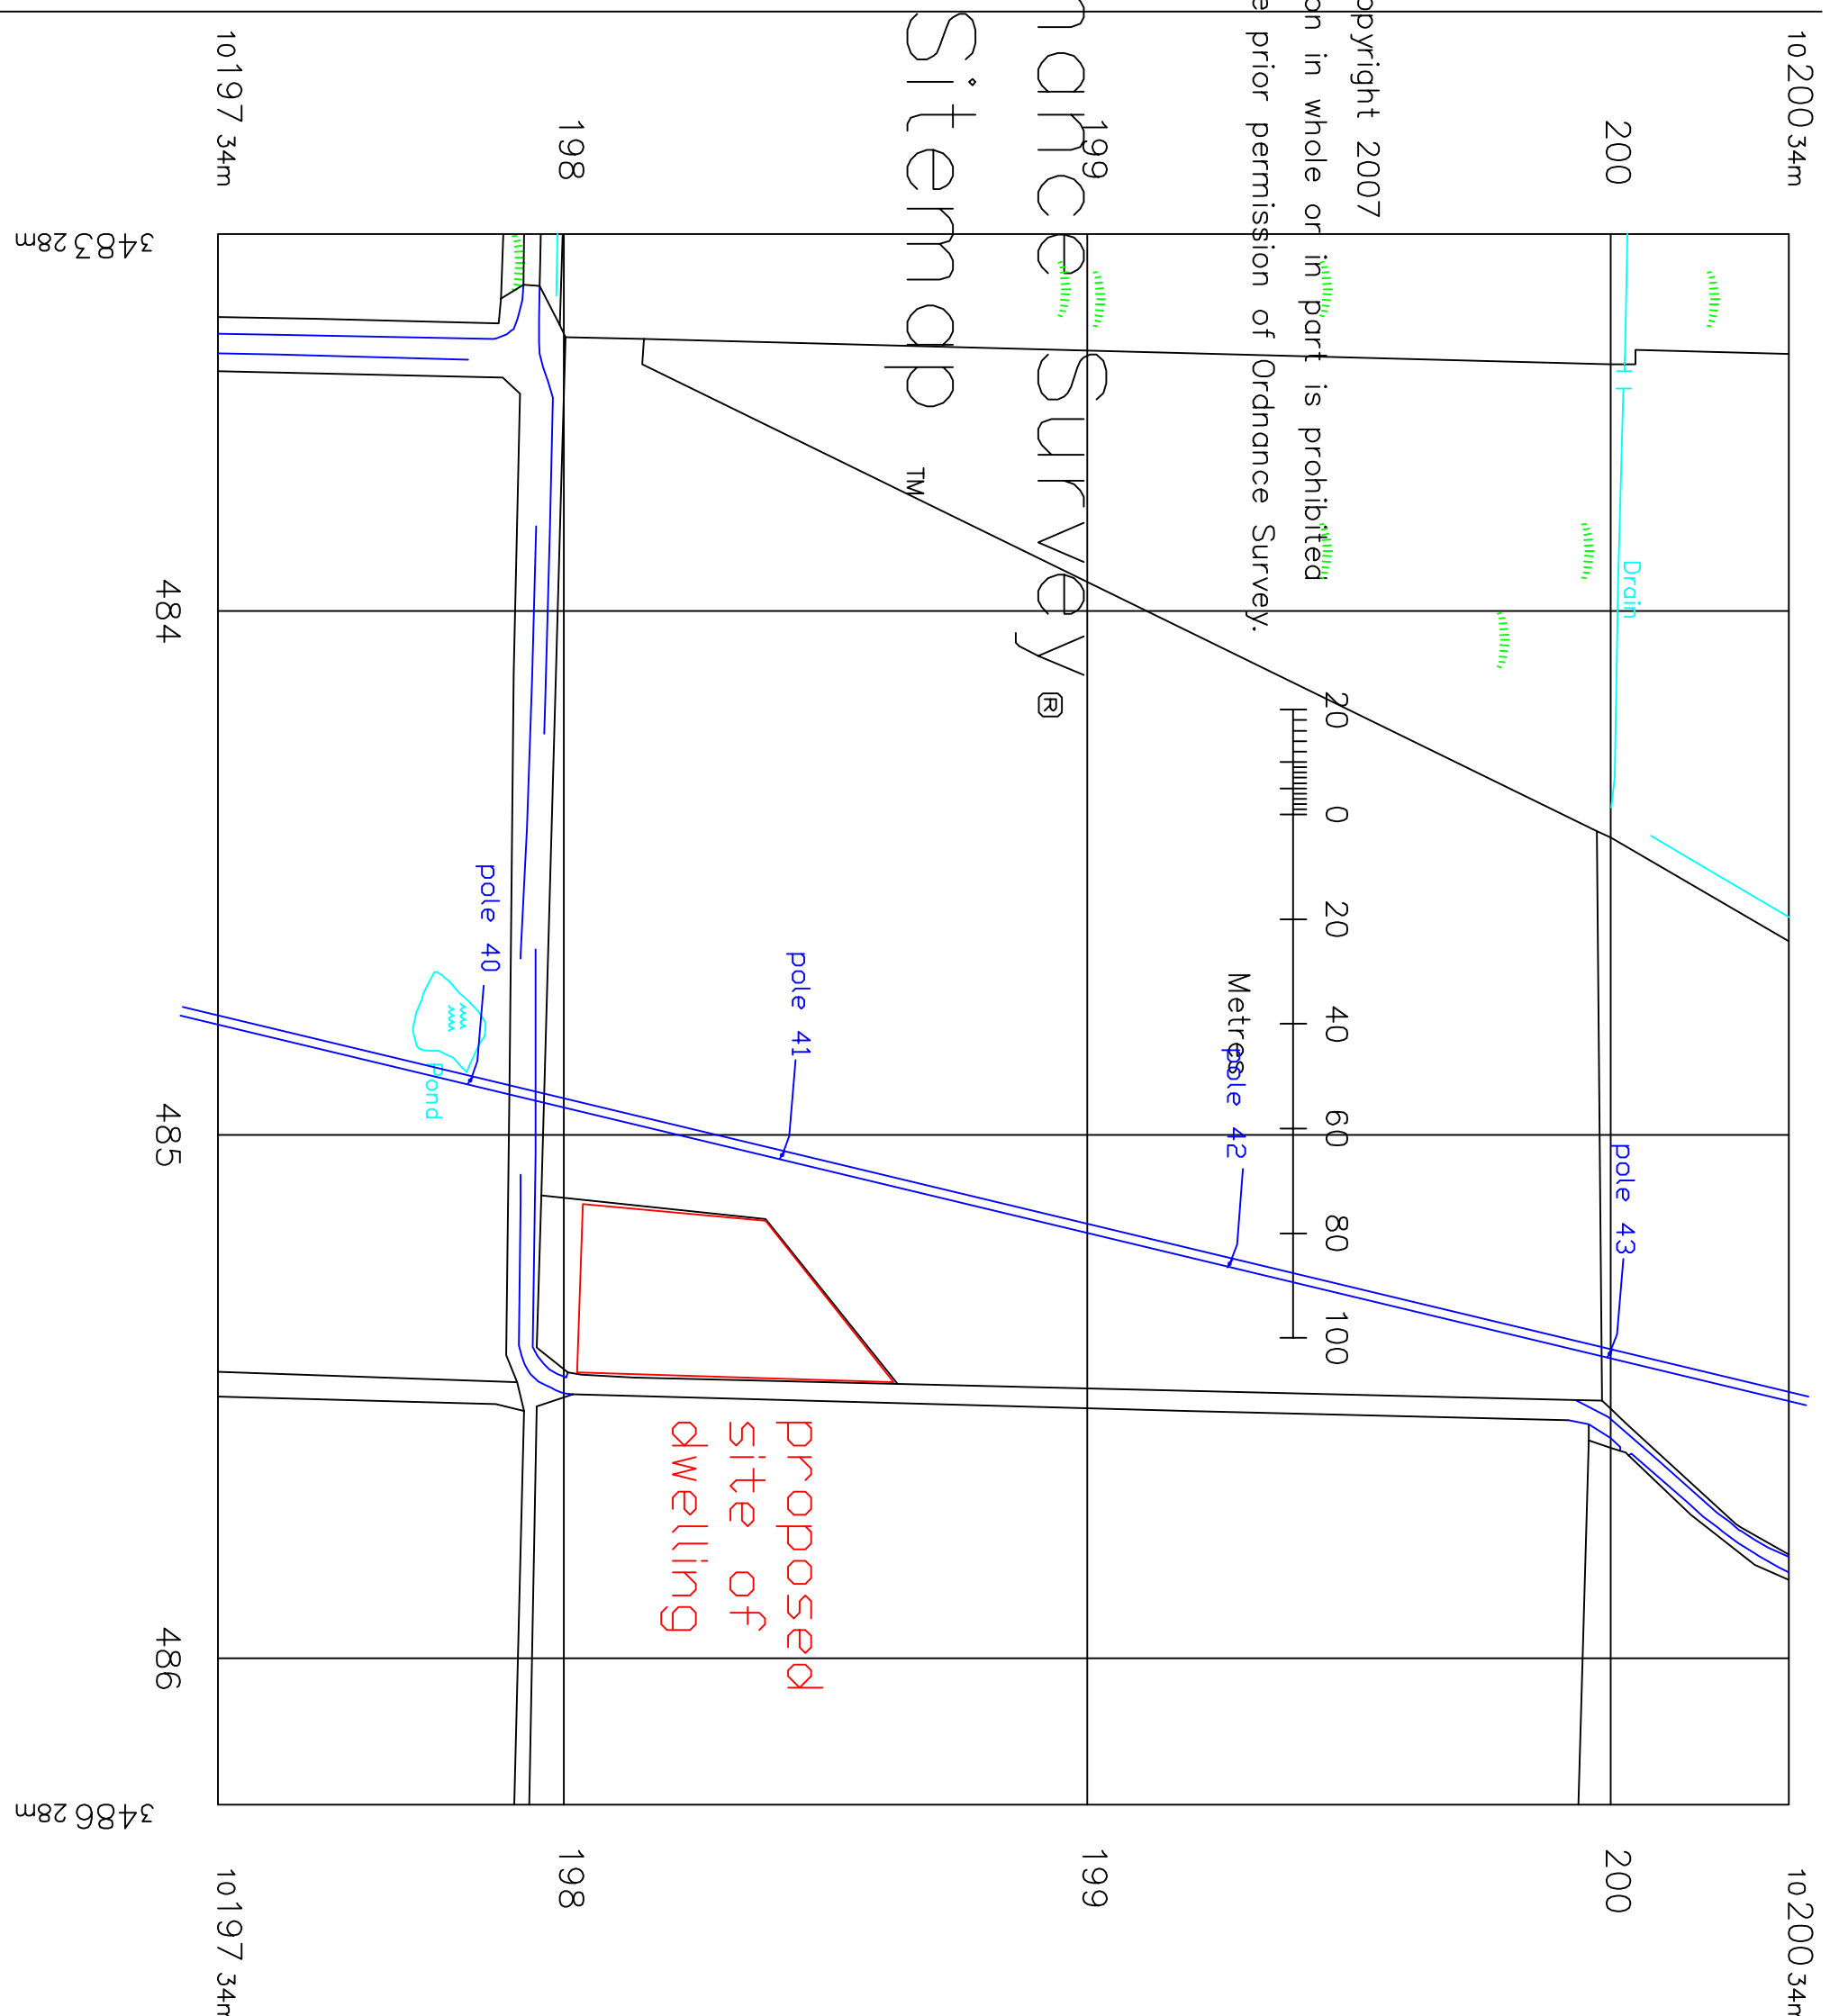

© Crown Copyright 2007
Reproduction in whole or in part is prohibited
without the prior permission of Ordnance Survey.

Ordnance Survey
OS Sitemap™

plot size
29.6m x 62m.
sited 9m from
access
lane/boundary.
plot size
1500m²